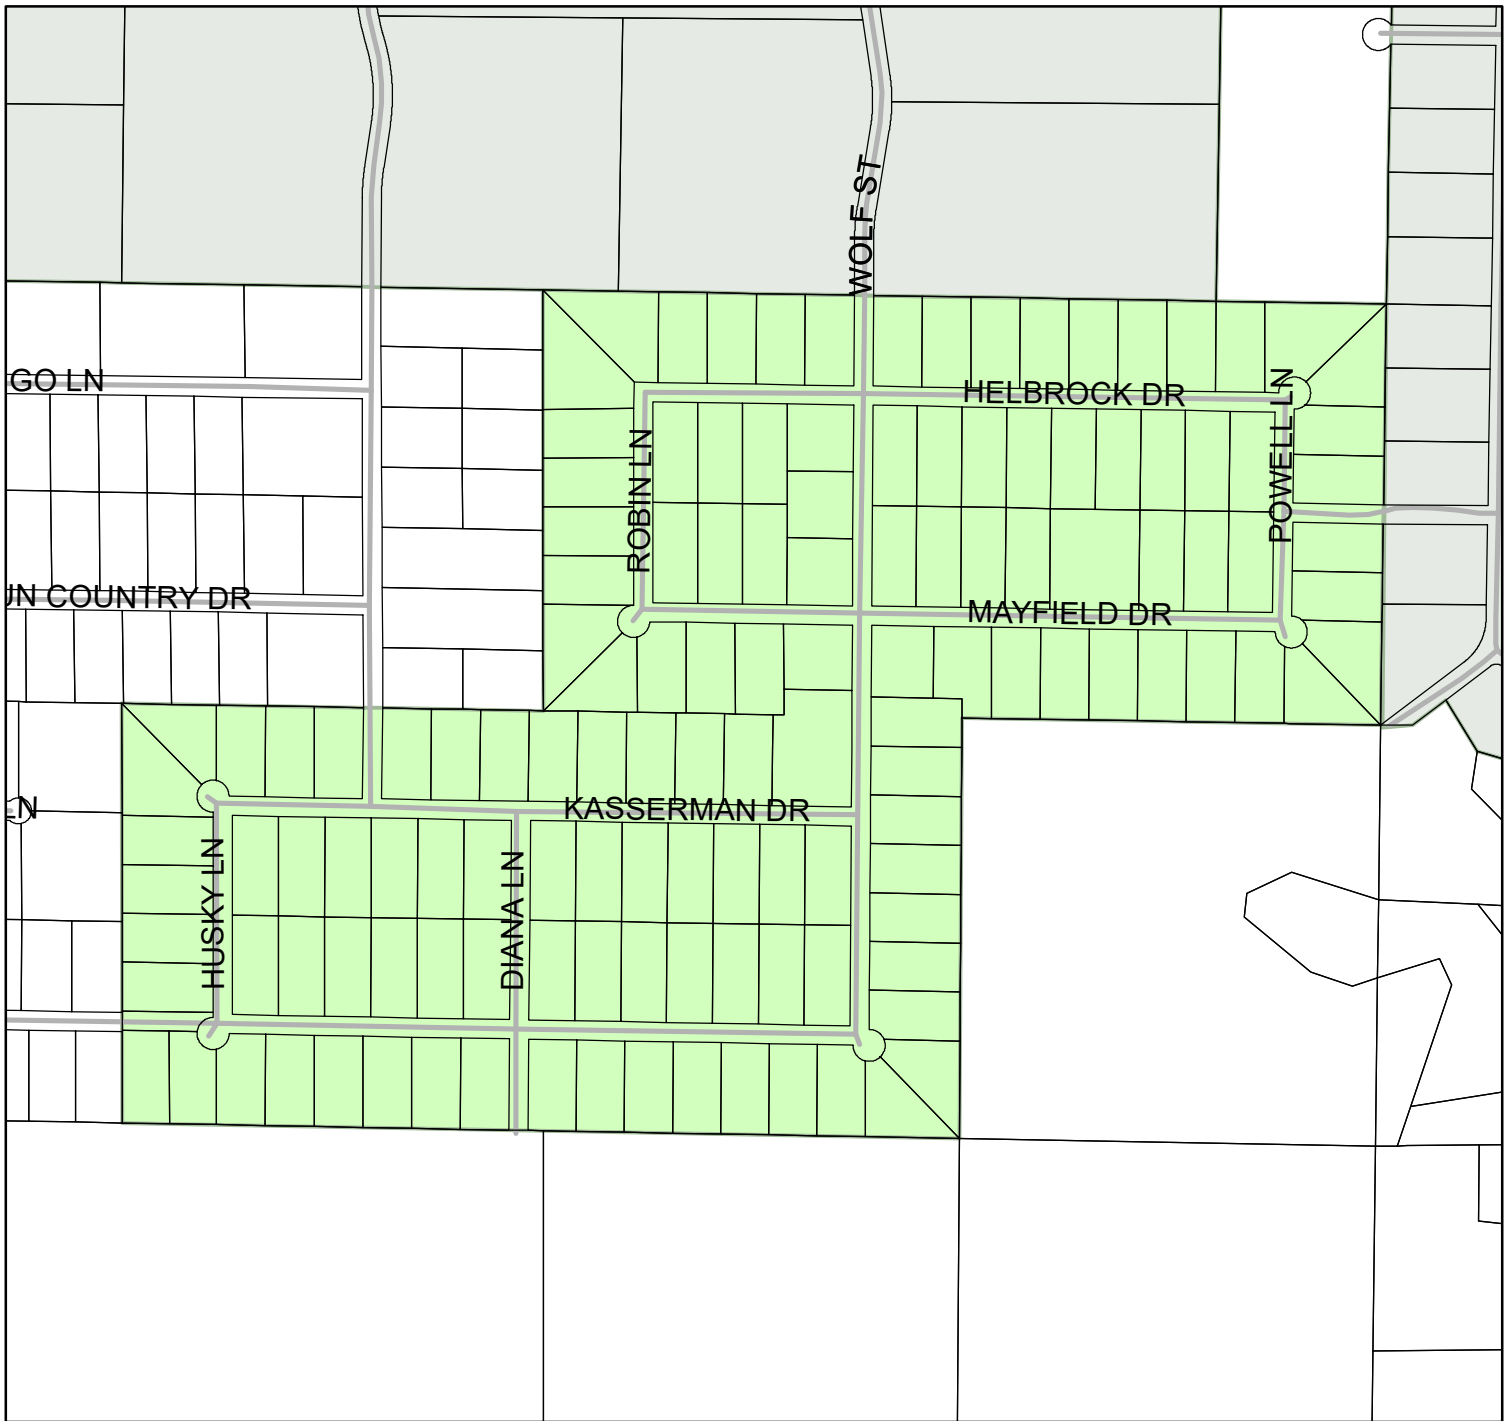

Two Rivers Special Road District

Printed: 1/03/2022

Legend	
	Other SRD
	Two Rivers Special Road District
	Taxlots
	Other roads
	County Roads
	Canals

		John Anderson, GIS Analyst Phone: (541) 322-7102 Email: john.anderson@deschutes.org Address: 61150 SE 27th St Bend, OR 97702
	Road Department	

The information on this map was derived from digital databases on Deschutes County's G.I.S. Care was taken in the creation of this map, but it is provided "as is". Deschutes County cannot accept any responsibility for errors, omissions, or positional accuracy in the digital data or the underlying records. There are no warranties, express or implied, including the warranty of merchantability or fitness for a particular purpose. However, notification of any errors will be appreciated.