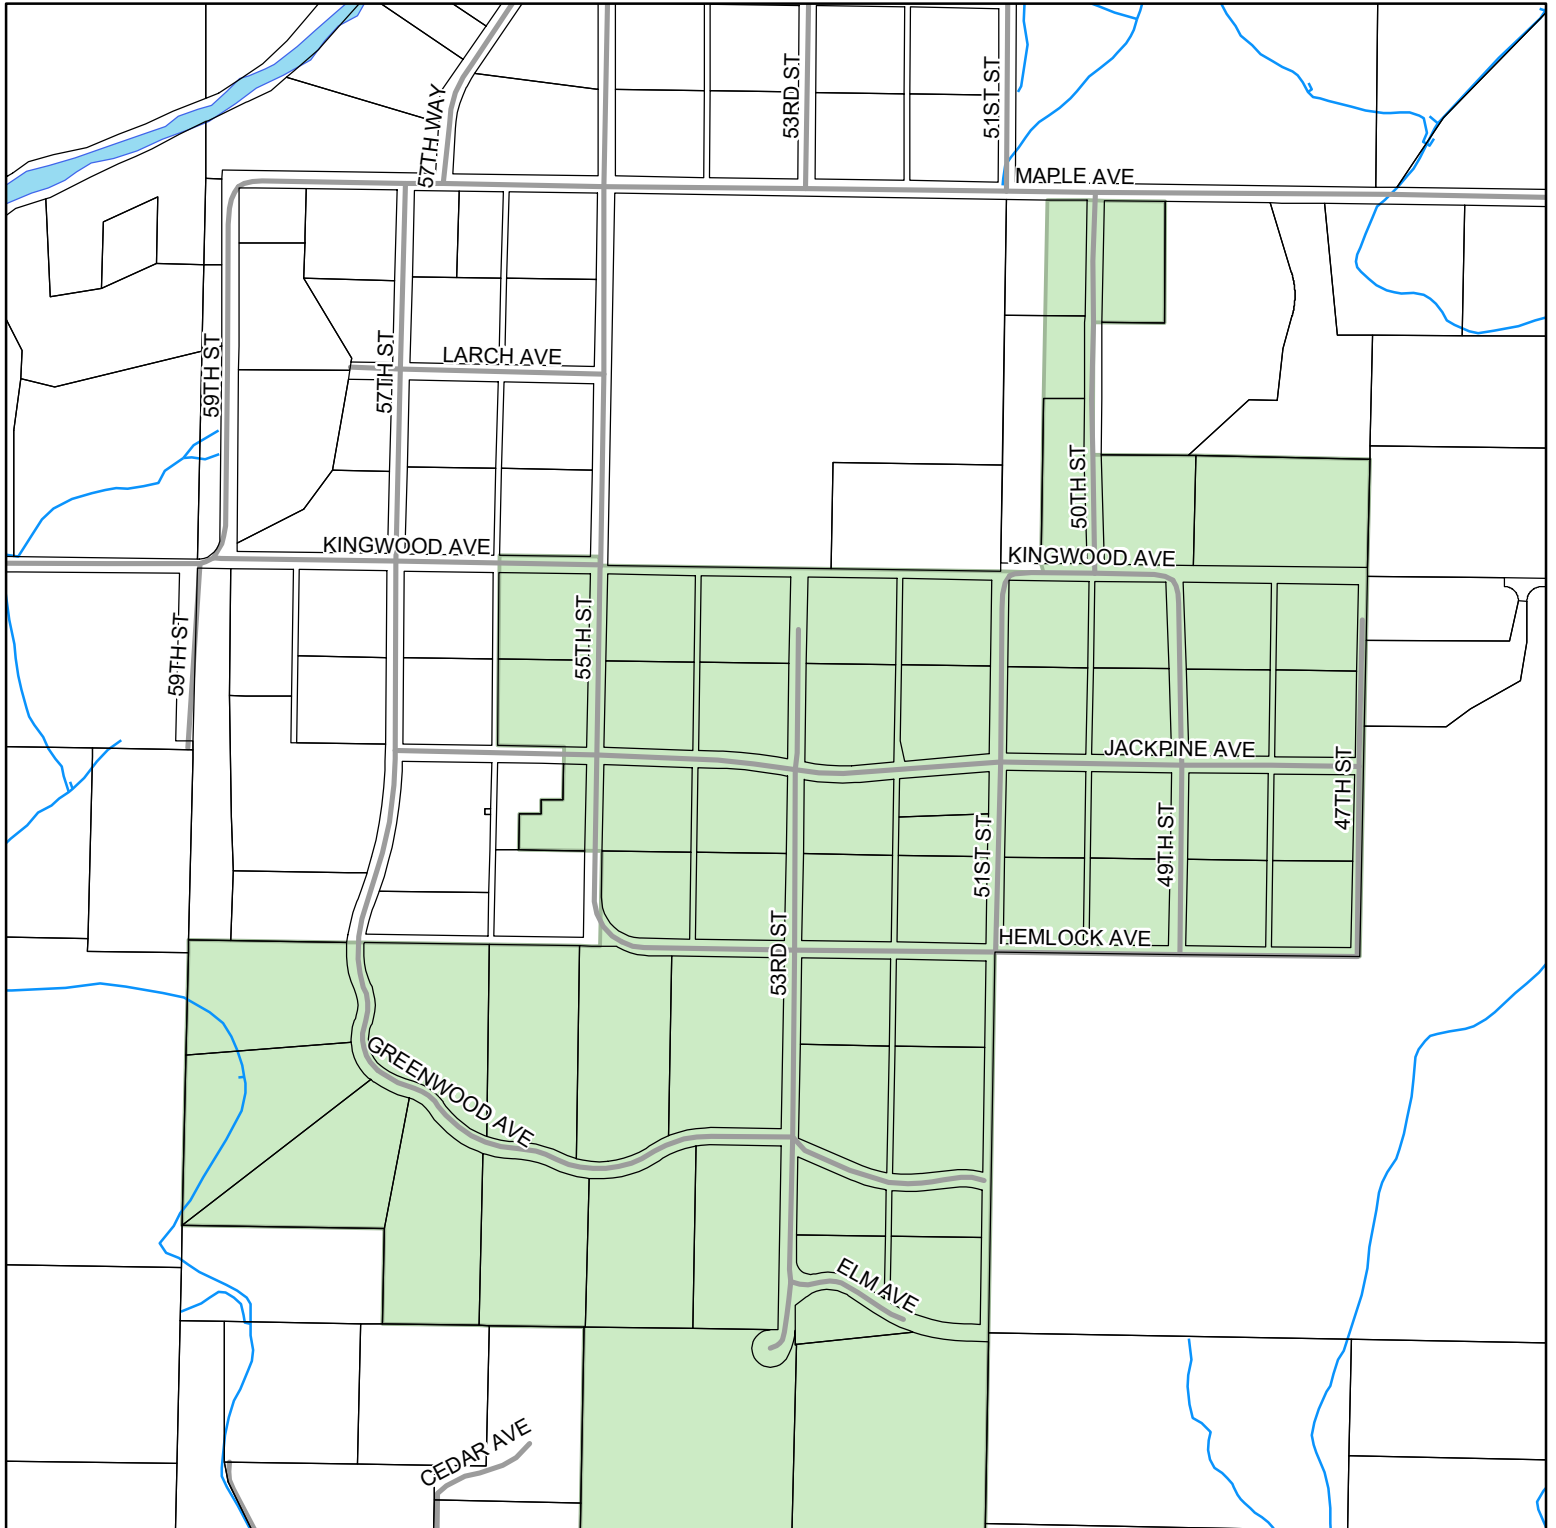

Howell Acres Special Road District

0 0.25 0.5 Miles

Printed: 1/03/2022

Legend

	Howell Acres Special Road District		County Roads
	Taxlots		Canals
	Other roads		Rivers

John Anderson, GIS Analyst
 Phone: (541) 322-7102
 Email: john.anderson@deschutes.org
 Address: 61150 SE 27th St
 Bend, OR 97702

Road Department

The information on this map was derived from digital databases on Deschutes County's G.I.S. Care was taken in the creation of this map, but it is provided "as is". Deschutes County cannot accept any responsibility for errors, omissions, or positional accuracy in the digital data or the underlying records. There are no warranties, express or implied, including the warranty of merchantability or fitness for a particular purpose, accompanying this product. However, notification of any errors will be appreciated.