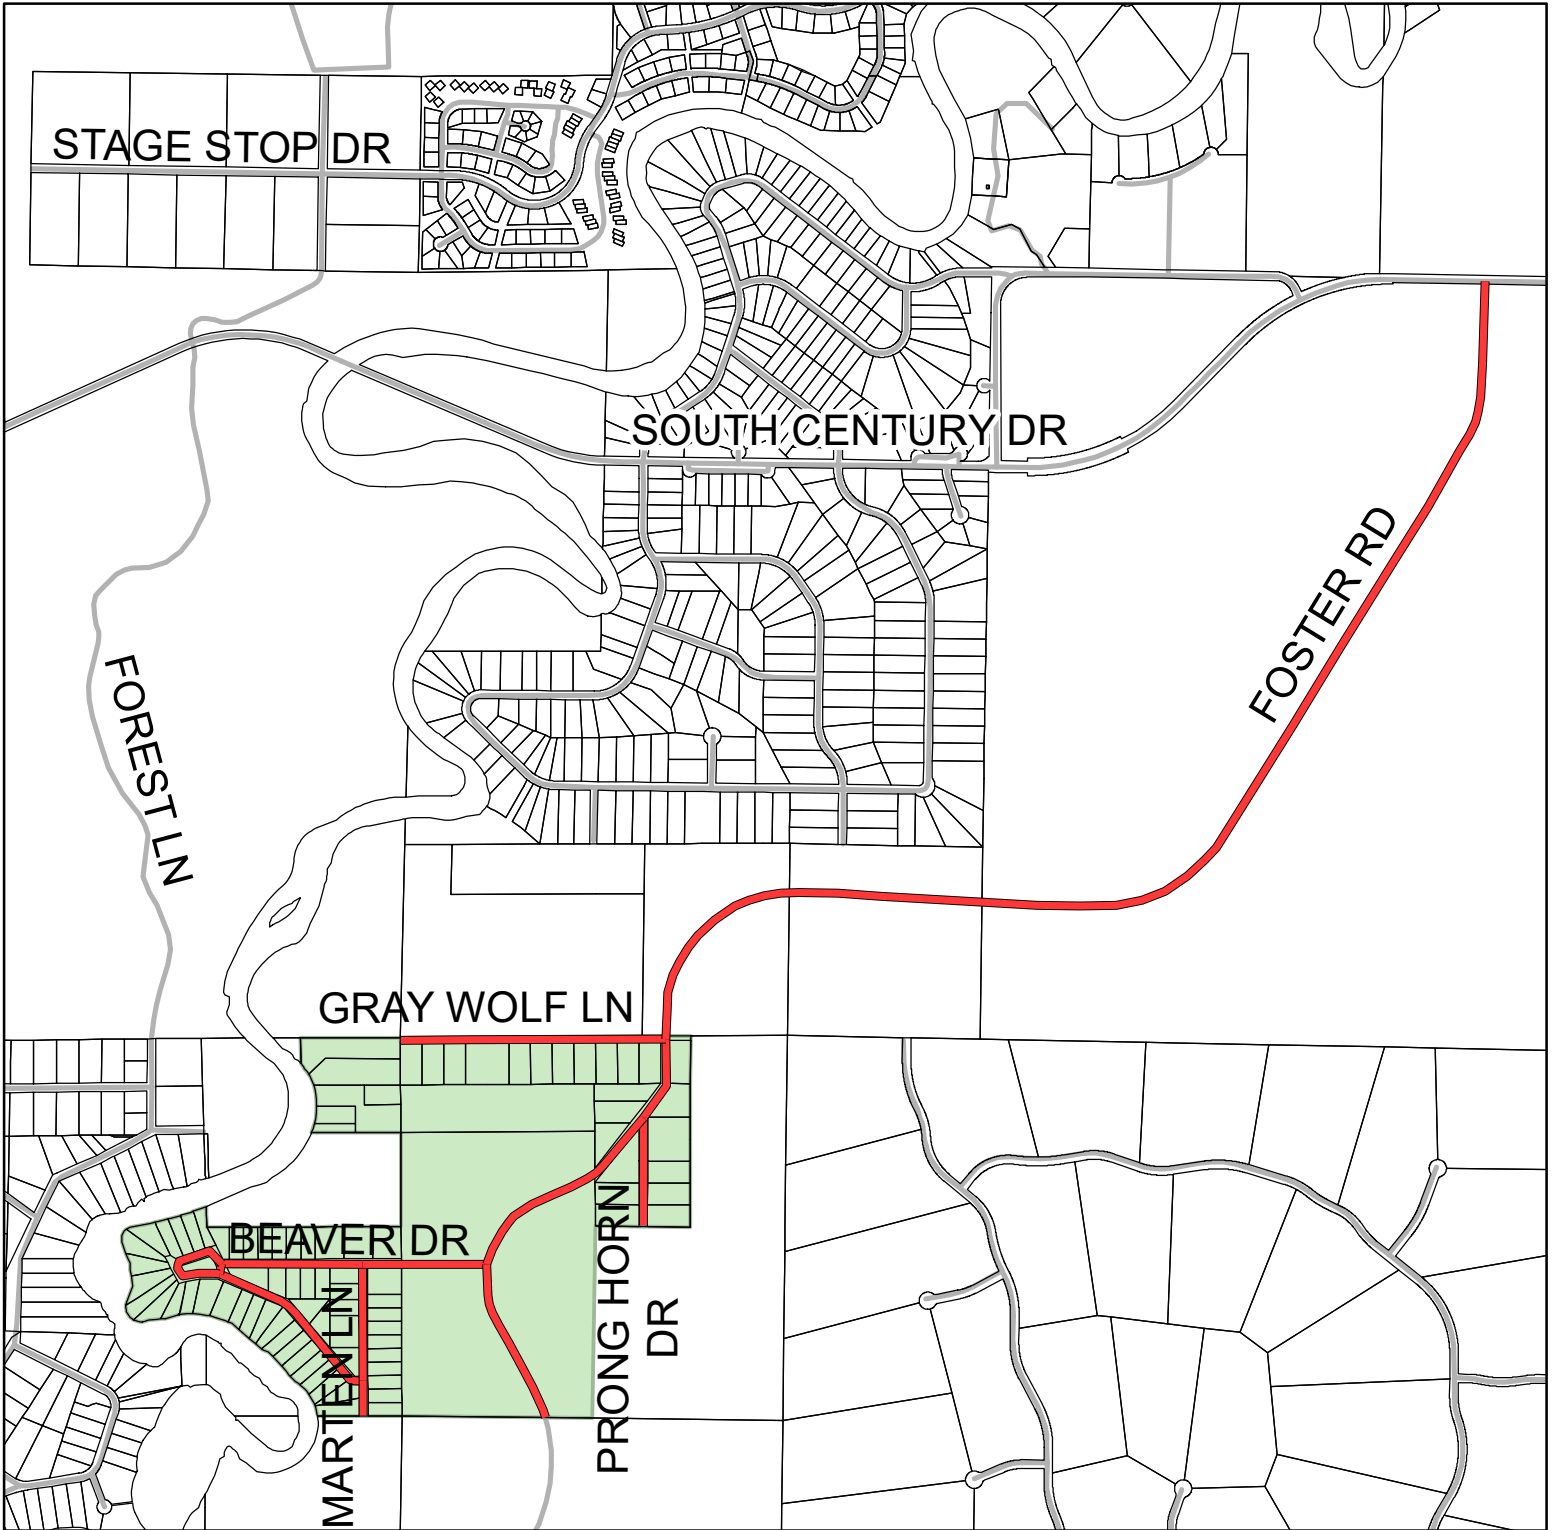

# Beaver Special Road District

0 0.25 0.5 1 Miles

Printed: 1/03/2022

**Legend**

- Roads Maintained by Beaver SRD
- Taxlots
- Other roads
- County Roads
- Beaver Special Road District

**John Anderson, GIS Analyst**  
 Phone: (541) 322-7102  
 Email: john.anderson@deschutes.org  
 Address: 61150 SE 27th St  
 Bend, OR 97702

---

**Road Department**

The information on this map was derived from digital databases on Deschutes County's G.I.S. Care was taken in the creation of this map, but it is provided "as is". Deschutes County cannot accept any responsibility for errors, omissions, or positional accuracy in the digital data or the underlying records. There are no warranties, express or implied, including the warranty of merchantability or fitness for a particular purpose, accompanying this product. However, notification of any errors will be appreciated.