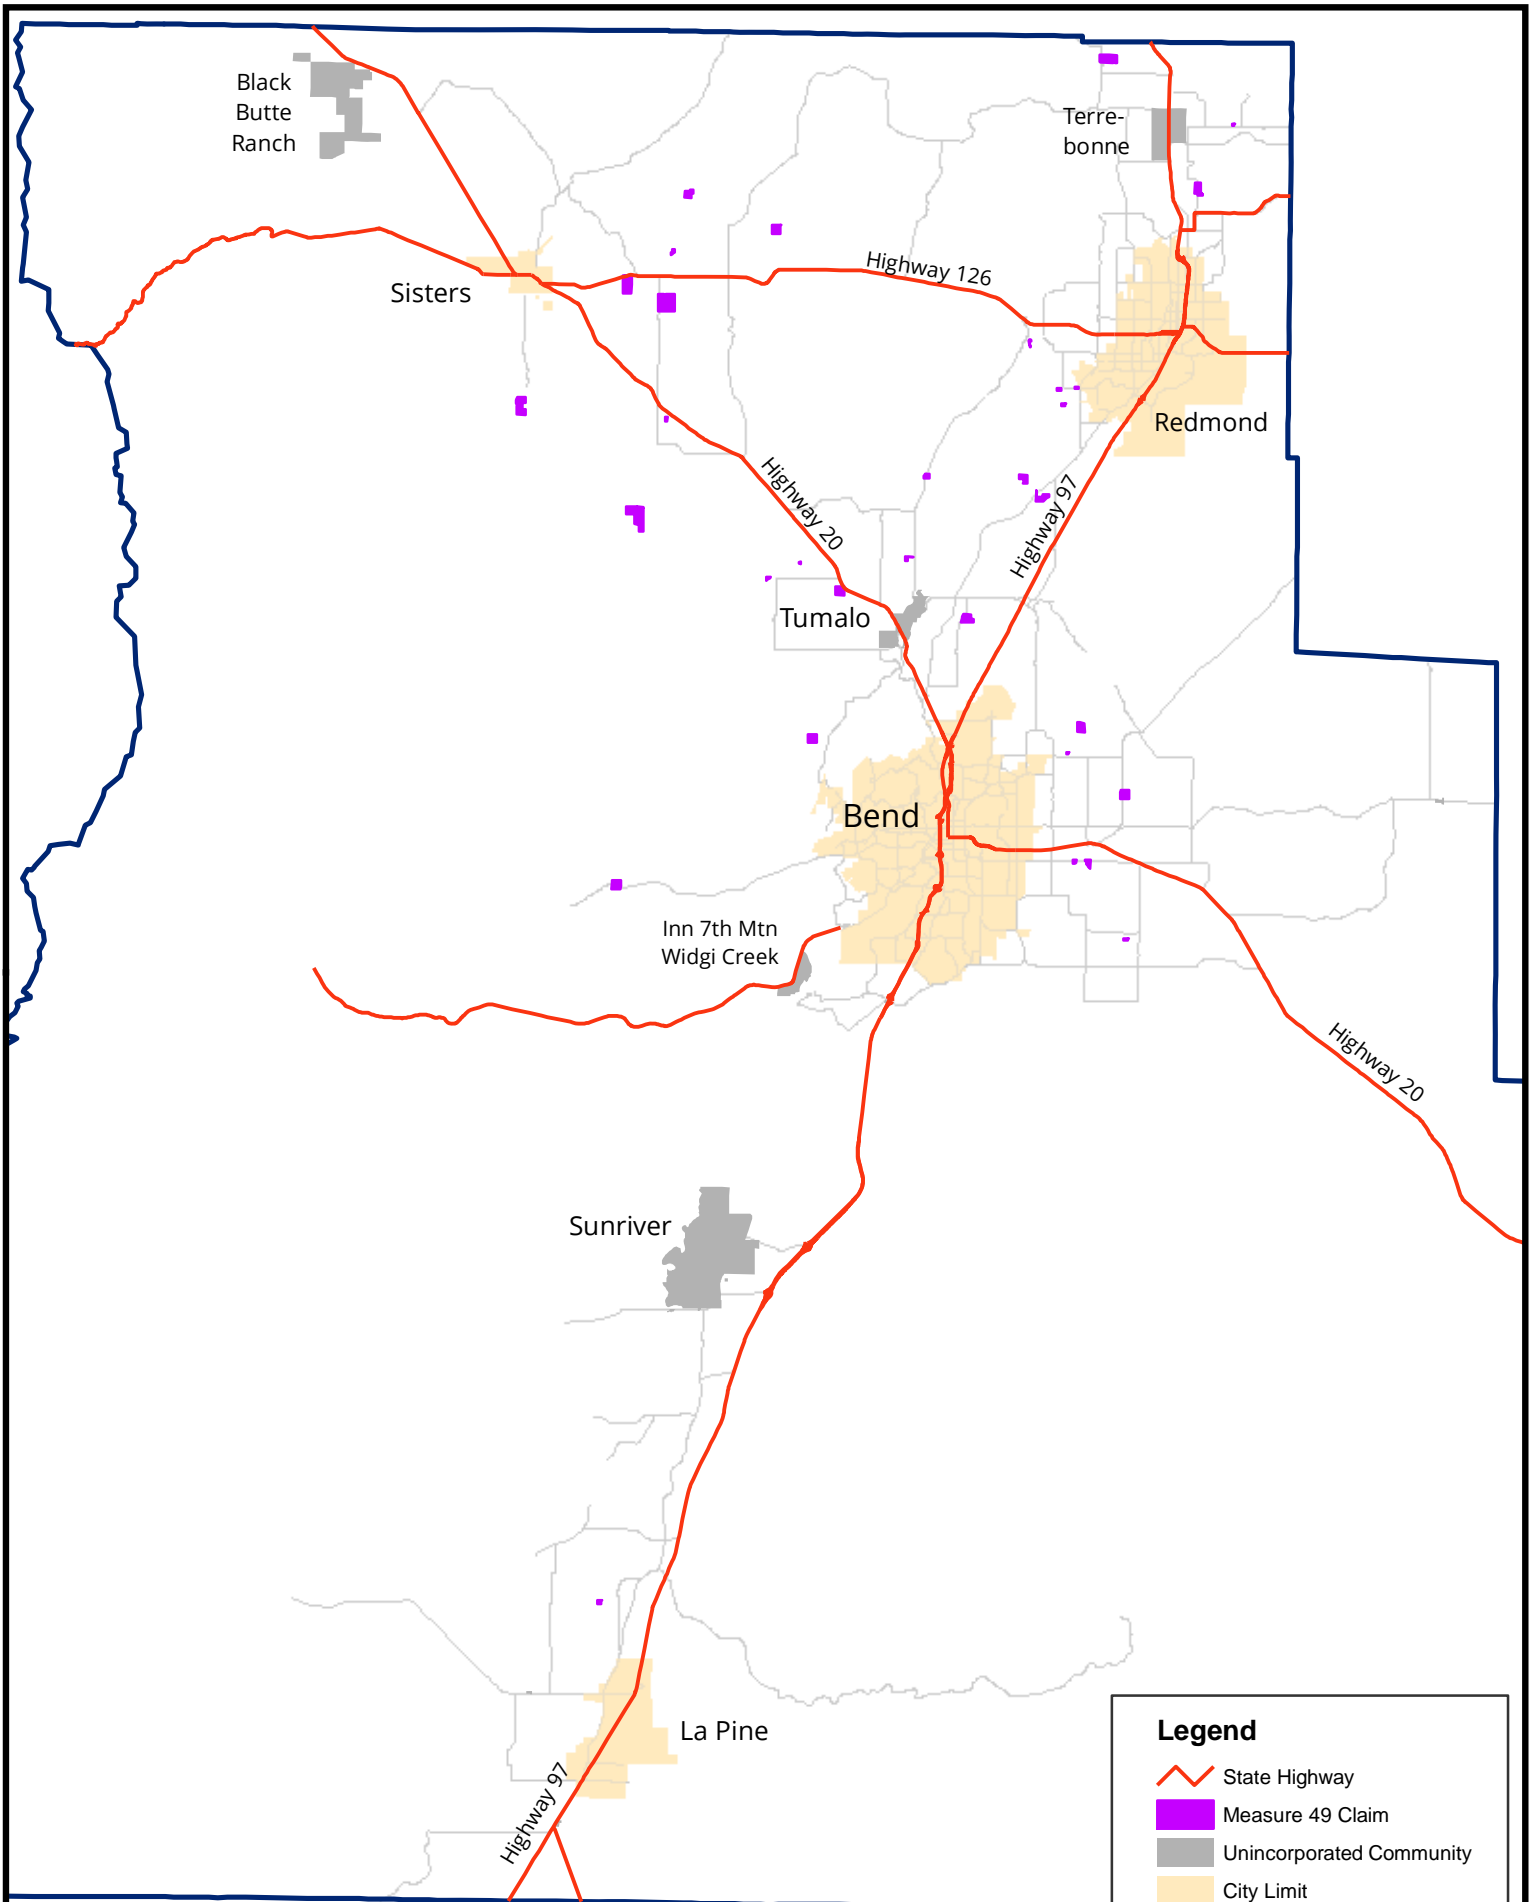

Measure 37 Claim Locations

Deschutes County, Oregon

Legend

-  State Highway
-  Measure 37 Claim
-  Unincorporated Community
-  City Limit

Measure 49 Claim Locations

Deschutes County, Oregon

Legend

-  State Highway
-  Measure 49 Claim
-  Unincorporated Community
-  City Limit