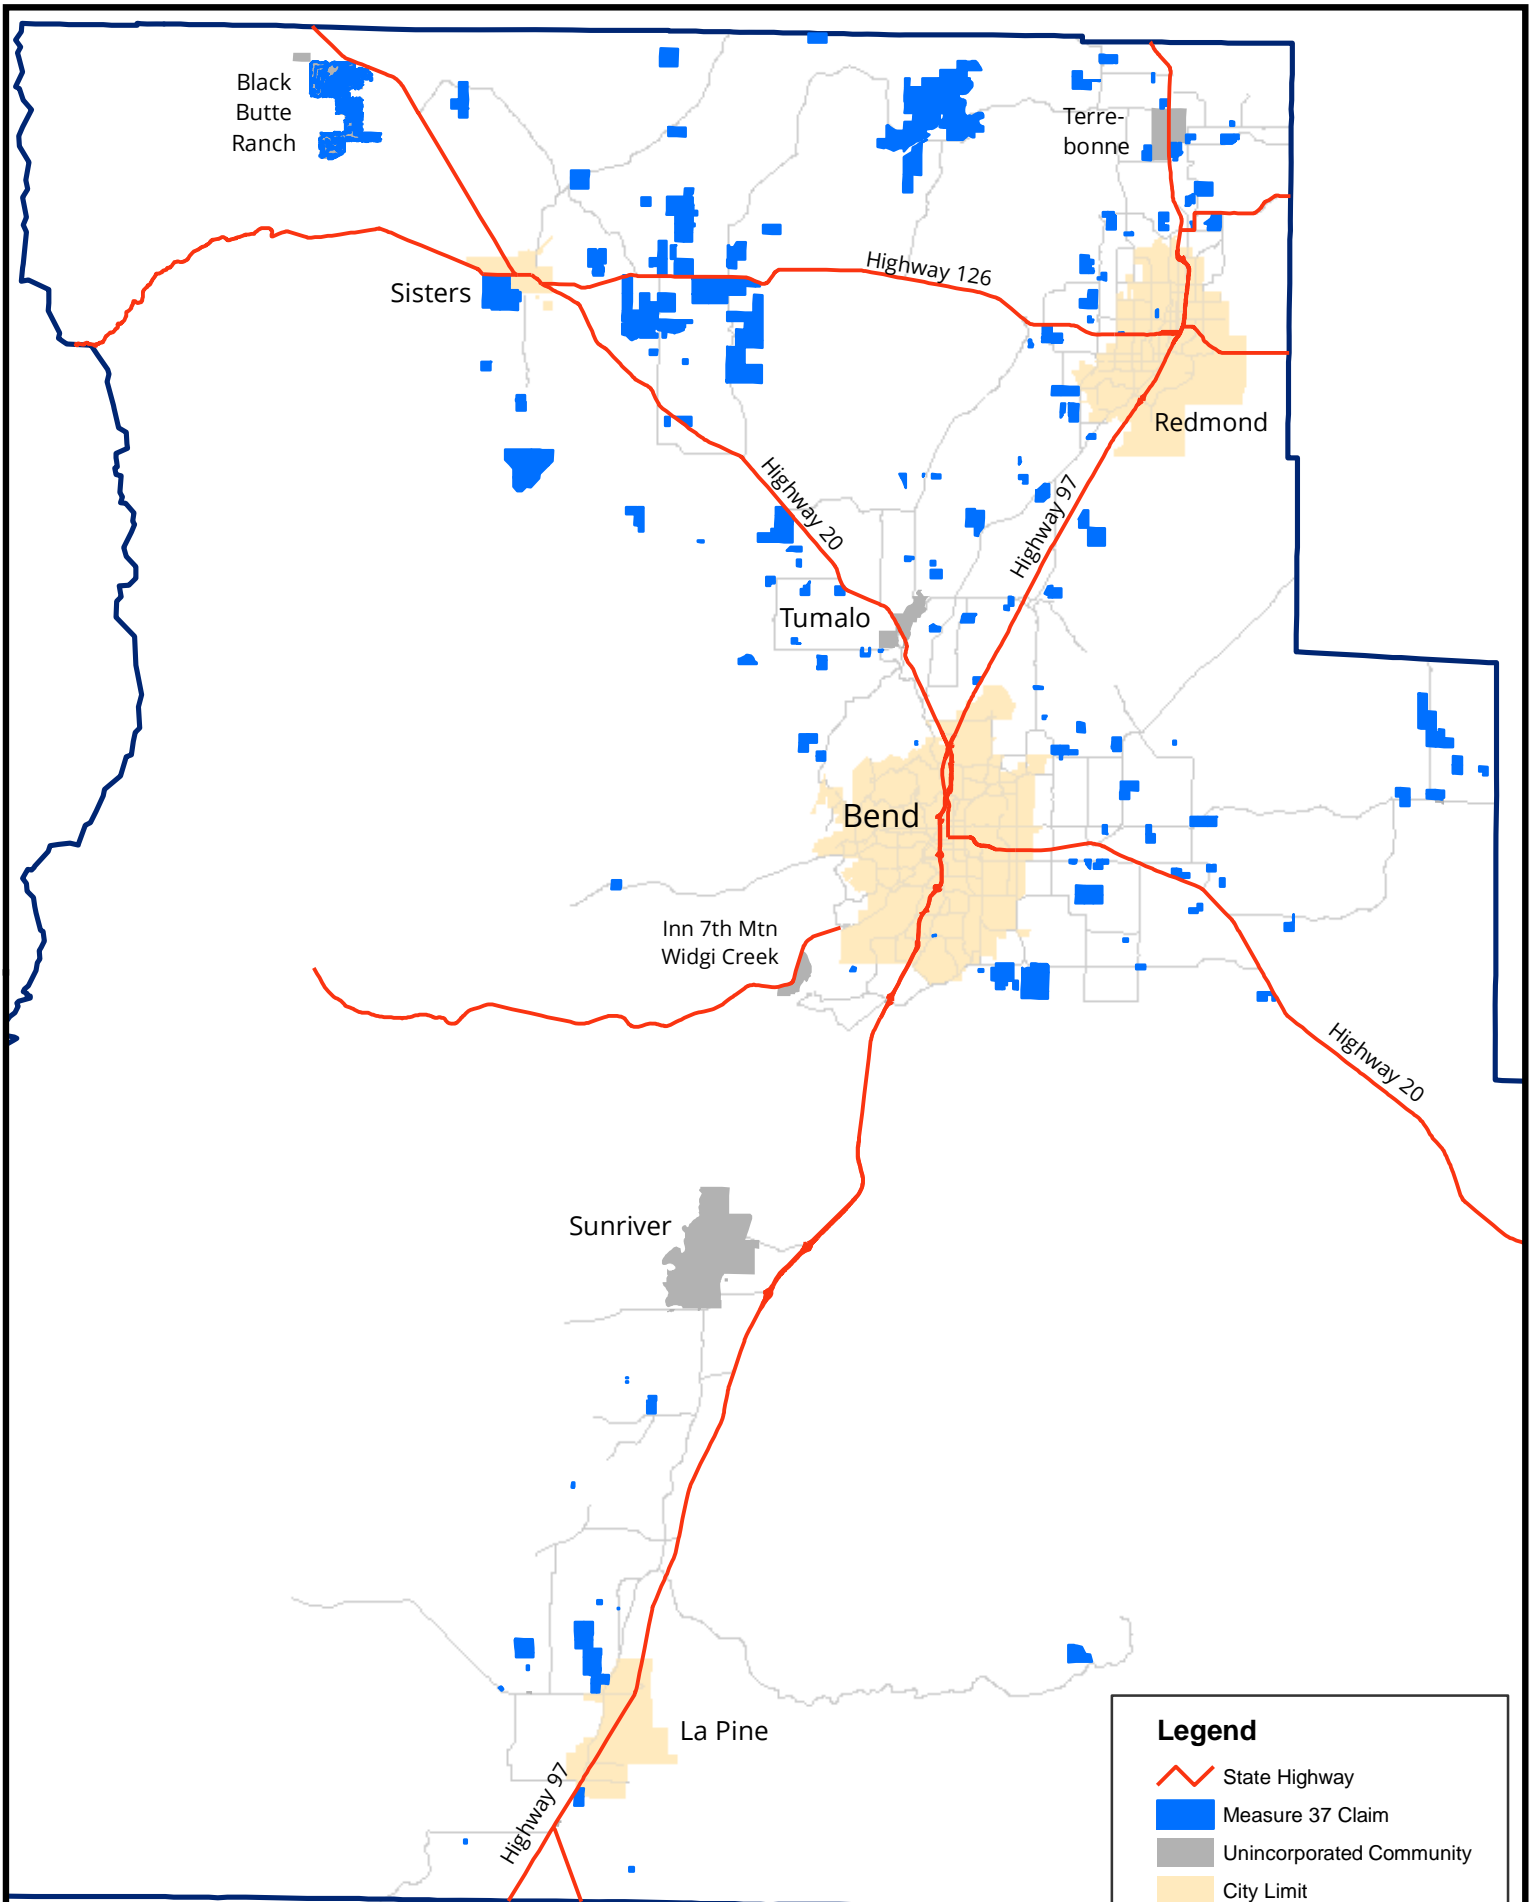

Measure 37 Claim Locations

Deschutes County, Oregon

Legend

-  State Highway
-  Measure 37 Claim
-  Unincorporated Community
-  City Limit

Measure 49 Claim Locations

Deschutes County, Oregon

Legend

-  State Highway
-  Measure 49 Claim
-  Unincorporated Community
-  City Limit