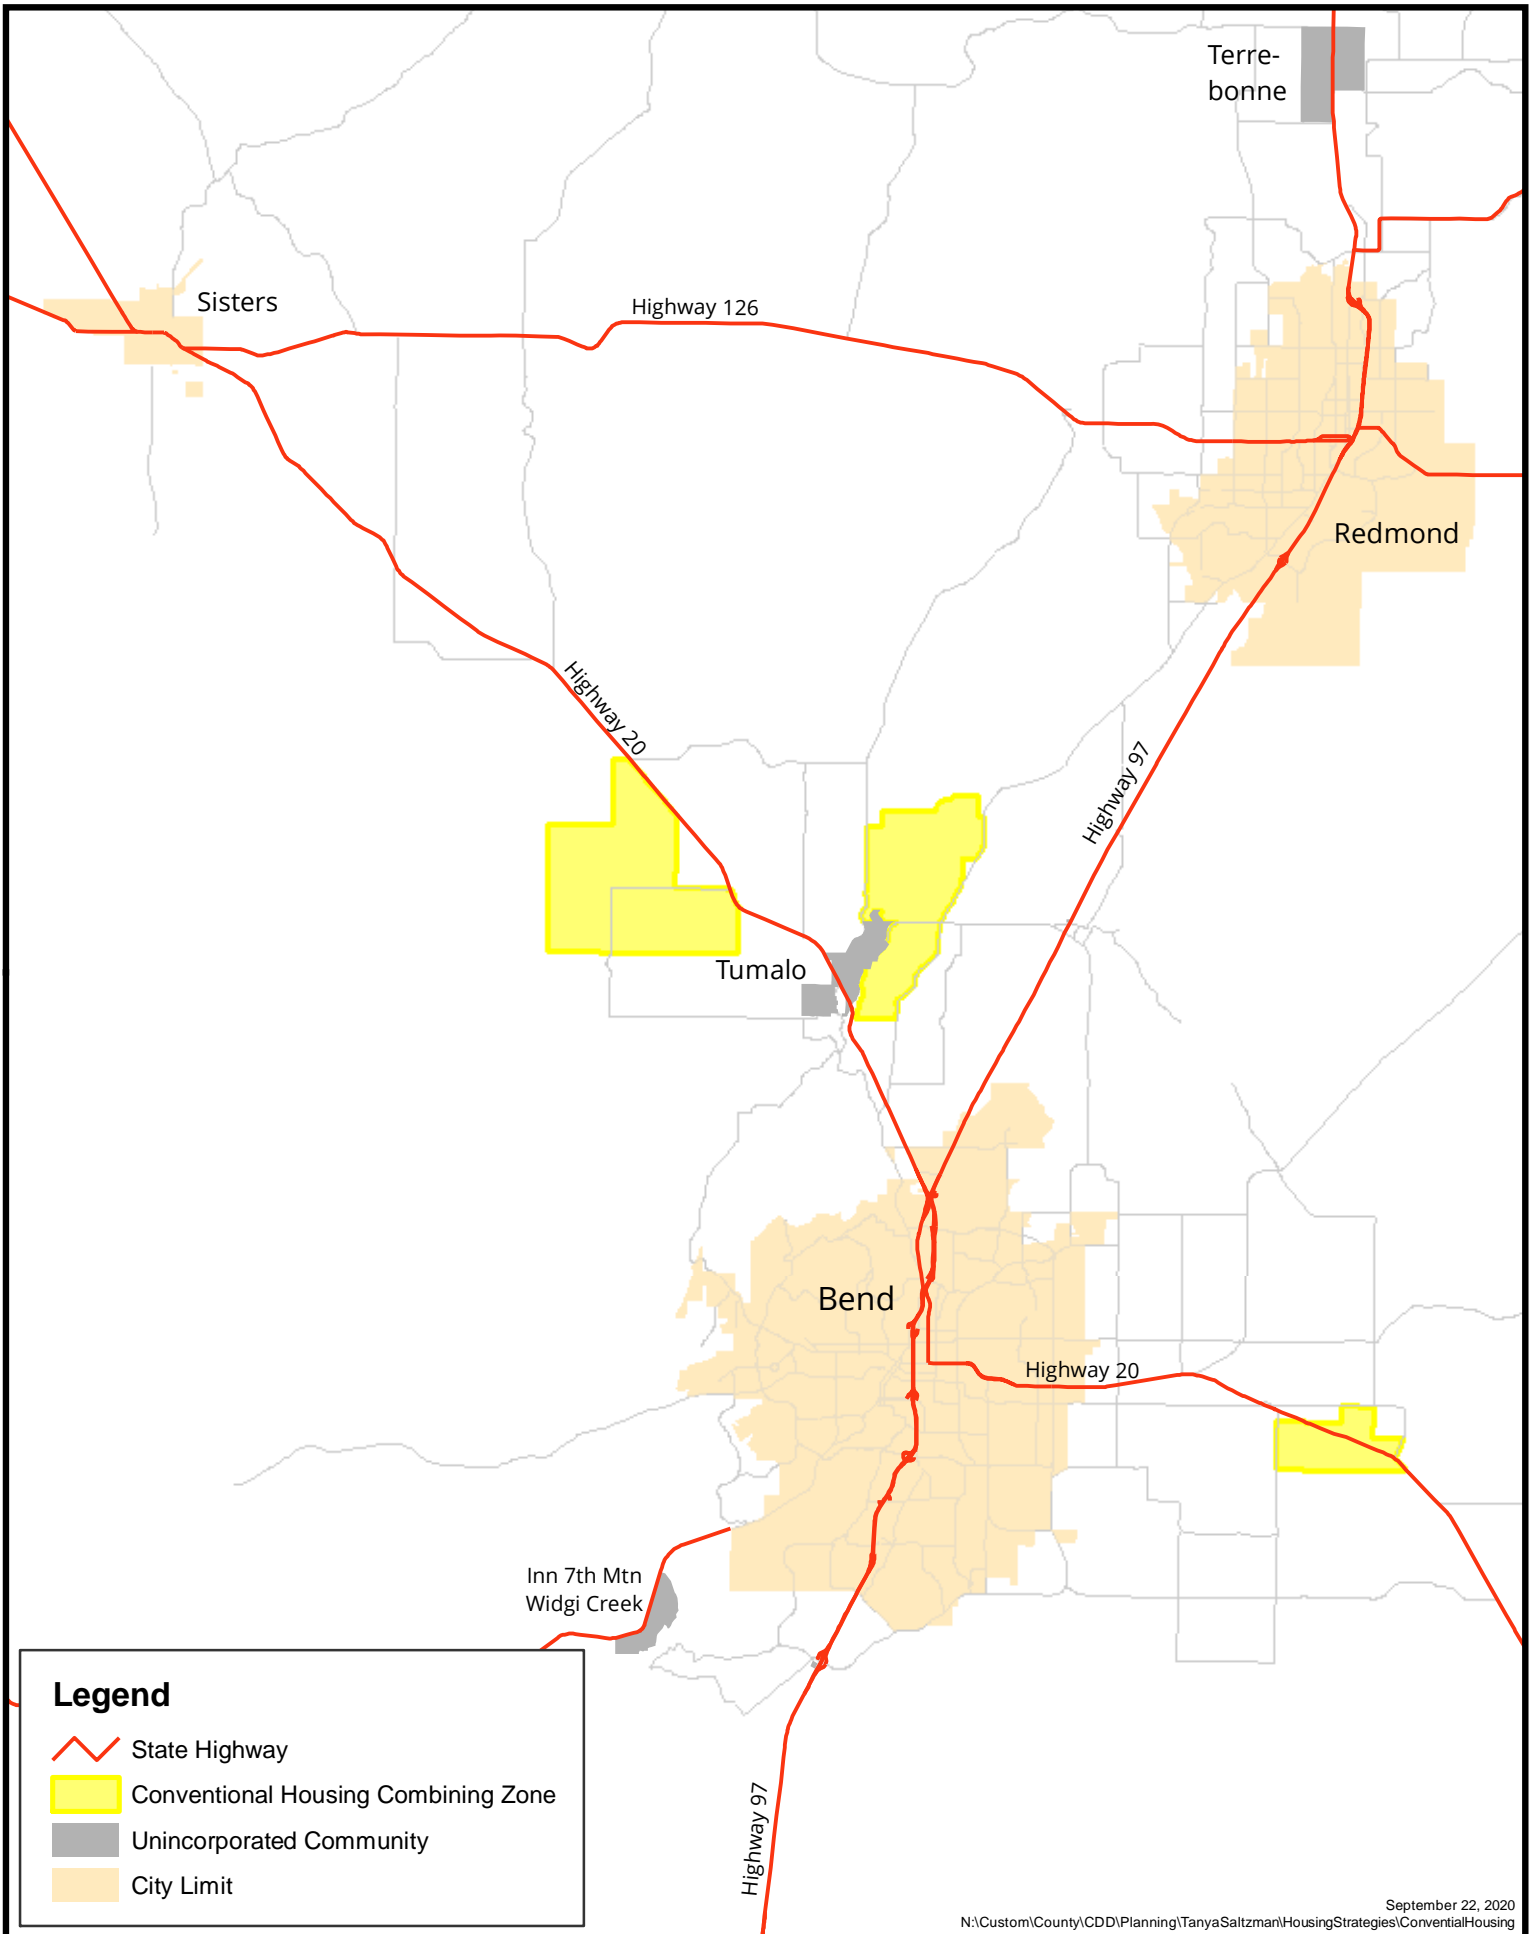

# Conventional Housing Combining Zone

Deschutes County, Oregon

**Legend**

- State Highway
- Conventional Housing Combining Zone
- Unincorporated Community
- City Limit