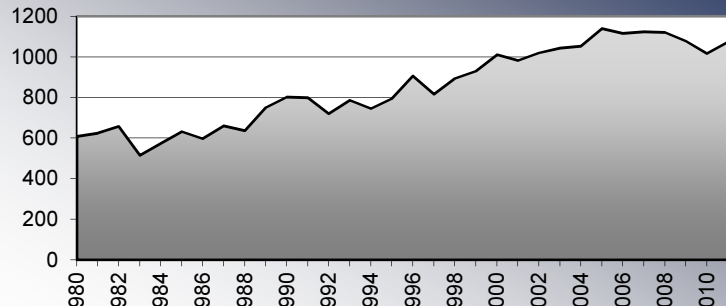

Average   49.85   42.12   50.03   47.44   63.13   89.31   109.03   123.22   102.03   70.50   49.47   55.03

Total Number of Marriages