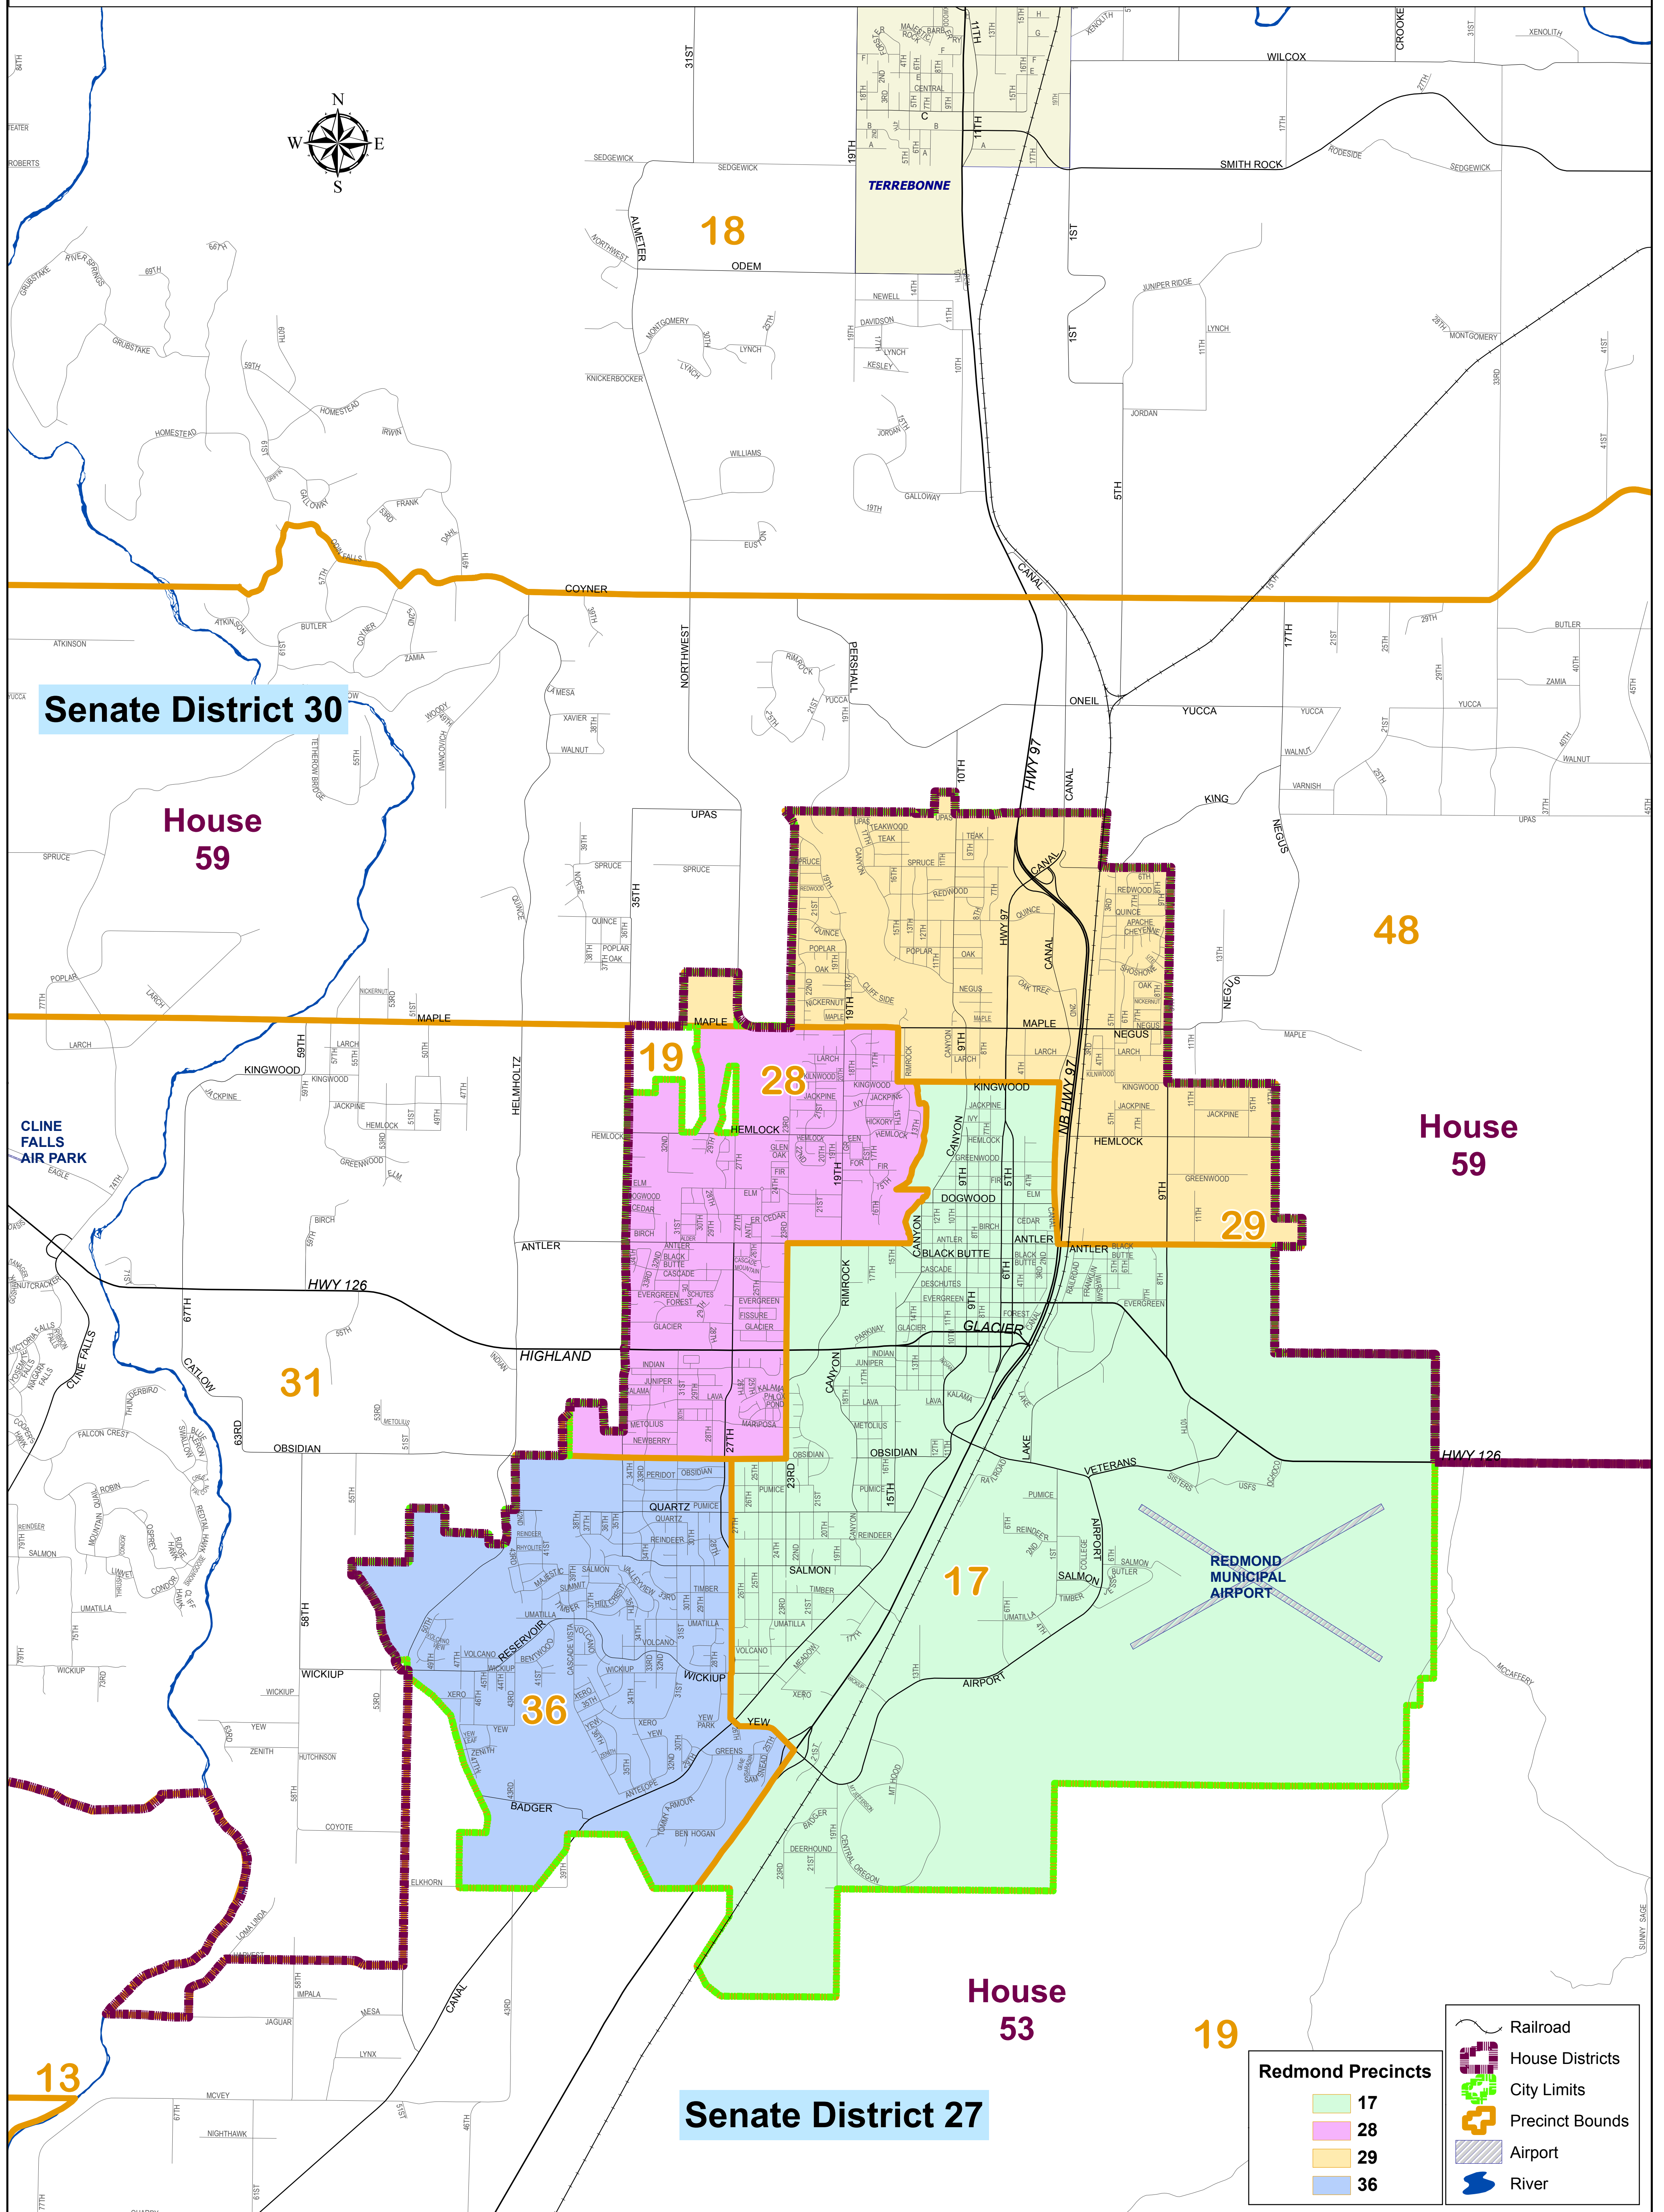

Redmond Area Voting Precincts

Senate District 30

House 59

CLINE FALLS AIR PARK

31

19

28

48

House 59

29

17

19

13

Senate District 27

	Railroad
	House Districts
	City Limits
	Precinct Bounds
	Airport
	River

Redmond Precincts	
	17
	28
	29
	36

Clerk's Office
Nancy Blankenship, County Clerk

Map Date: February 1, 2012

Copyright © 2012 by Deschutes County, Oregon.
All Rights Reserved. Printed in the United States of America.